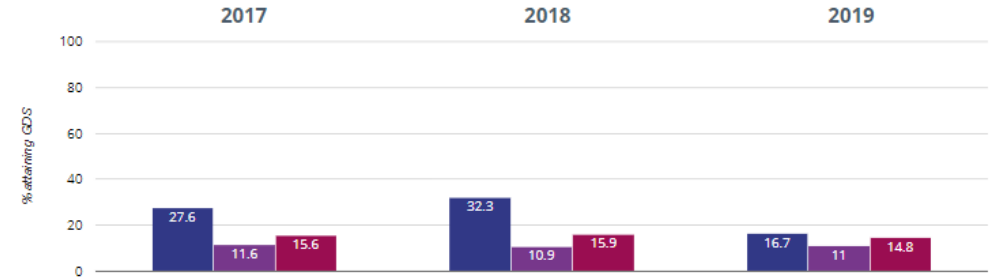

Key Stage 1 Outcomes

Reading - attaining EXS or better

Writing - attaining GDS

Reading - attaining GDS

Maths - attaining EXS or better

Writing - attaining EXS or better

Maths - attaining GDS

■ Northborough Primary School
■ Peterborough (63)
■ NCER National (17645)

Key Stage 1 Outcomes (Cont.)

RWM - attaining EXS or better

RWM - attaining GDS