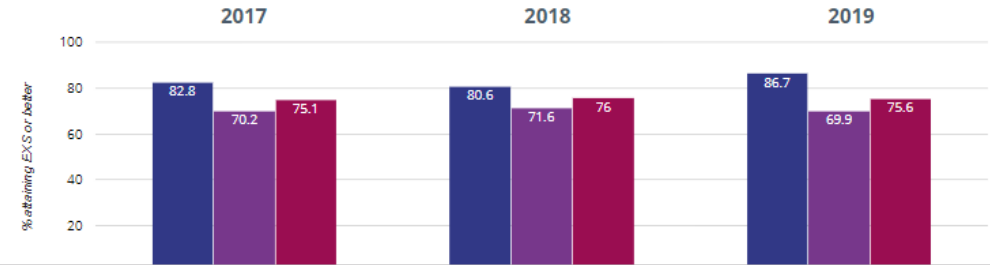

Key Stage 1 Outcomes

Reading - attaining EXS or better

Writing - attaining GDS

Reading - attaining GDS

Maths - attaining EXS or better

Writing - attaining EXS or better

Maths - attaining GDS

■ Northborough Primary School
■ Peterborough (63)
■ NCER National (17645)

Key Stage 1 Outcomes (Cont.)

RWM - attaining EXS or better

RWM - attaining GDS