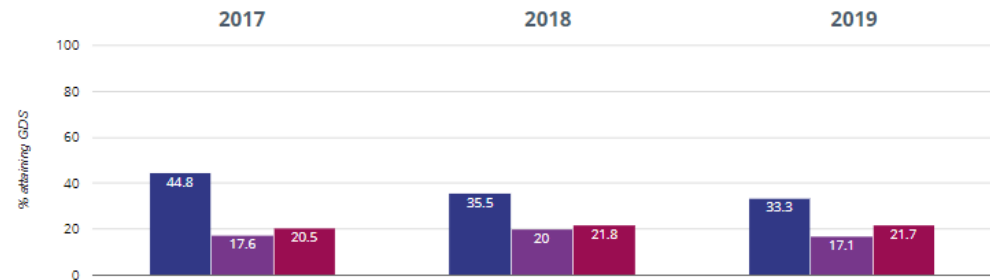

Key Stage 1 Outcomes

Reading - attaining EXS or better

Writing - attaining GDS

Reading - attaining GDS

Maths - attaining EXS or better

Writing - attaining EXS or better

Maths - attaining GDS

■ Northborough Primary School
■ Peterborough (63)
■ NCER National (17645)

Key Stage 1 Outcomes (Cont.)

RWM - attaining EXS or better

RWM - attaining GDS