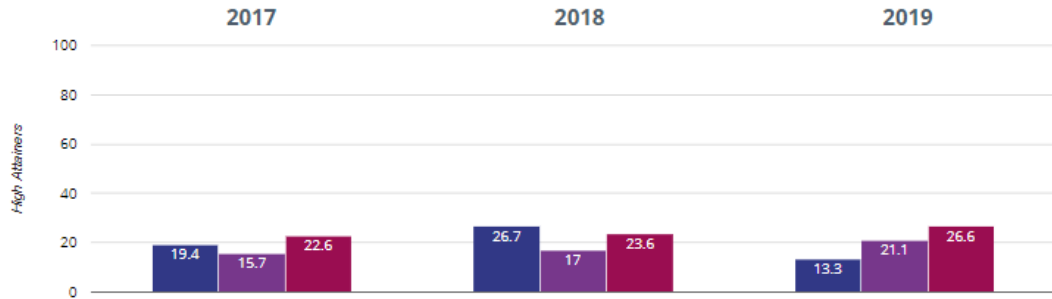

Key Stage 2 Outcomes (Cont.)

+ Maths - achieved standard

+ Maths - average scaled score

+ Maths - high attainers

? GPS - achieved standard

Key Stage 2 Outcomes (Cont.)

GPS - high attainers

GPS - average scaled score

RWM - achieved standard

RWM - high attainers