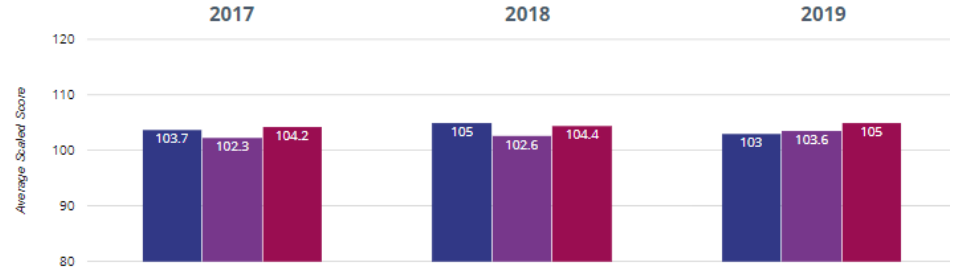

Key Stage 2 Outcomes

Reading - achieved standard

Reading - average scaled score

Reading - high attainers

Writing - achieved standard

Writing - high attainers

- Northborough Primary School
- Peterborough (62)
- NCER National (15981)

Key Stage 2 Outcomes (Cont.)

+ Maths - achieved standard

+ Maths - average scaled score

+ Maths - high attainers

? GPS - achieved standard

Key Stage 2 Outcomes (Cont.)

GPS - high attainers

GPS - average scaled score