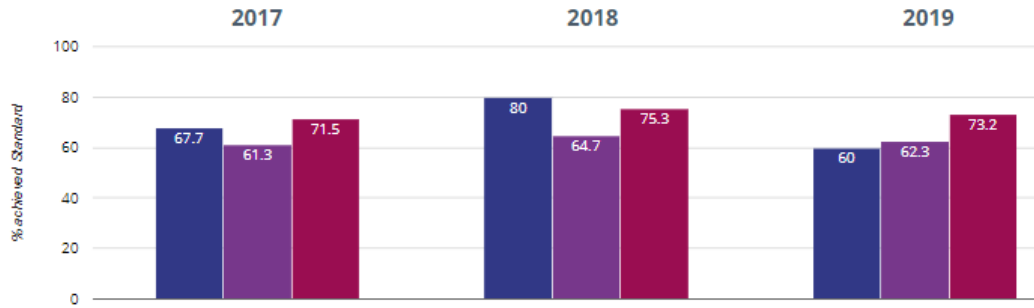

Key Stage 2 Outcomes

Reading - achieved standard

Reading - average scaled score

Reading - high attainers

Writing - achieved standard

Writing - high attainers

- Northborough Primary School
- Peterborough (62)
- NCER National (15981)

Key Stage 2 Outcomes (Cont.)

+ Maths - achieved standard

+ Maths - average scaled score

+ Maths - high attainers

? GPS - achieved standard

Key Stage 2 Outcomes (Cont.)

GPS - high attainers

GPS - average scaled score