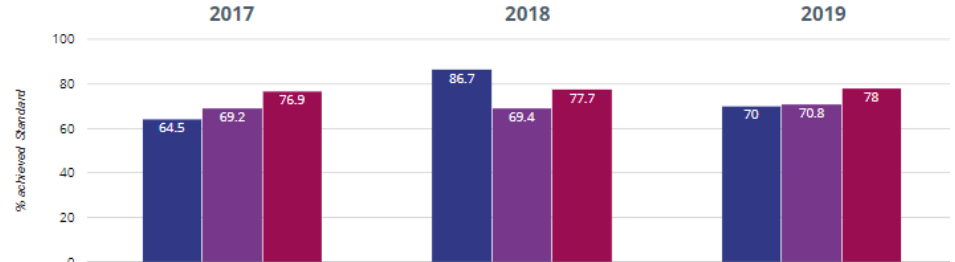

Key Stage 2 Outcomes (Cont.)

+ Maths - achieved standard

+ Maths - average scaled score

+ Maths - high attainers

? GPS - achieved standard

Key Stage 2 Outcomes (Cont.)

GPS - high attainers

GPS - average scaled score

RWM - achieved standard

RWM - high attainers