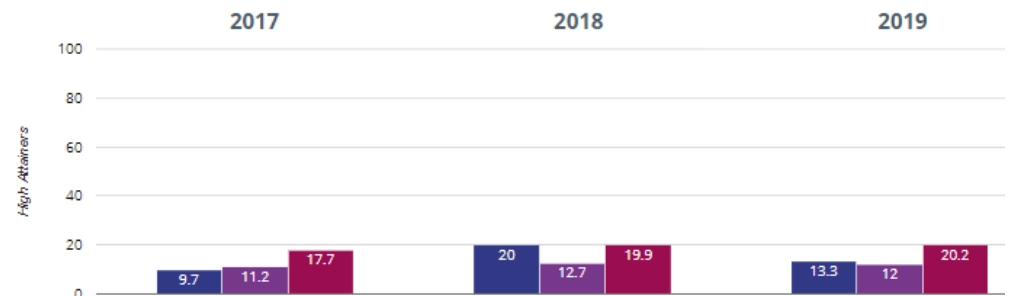

Key Stage 2 Outcomes

Reading - achieved standard

Reading - average scaled score

Reading - high attainers

Writing - achieved standard

Writing - high attainers

- Northborough Primary School
- Peterborough (62)
- NCER National (15981)

Key Stage 2 Outcomes (Cont.)

+ Maths - achieved standard

+ Maths - average scaled score

+ Maths - high attainers

? GPS - achieved standard

Key Stage 2 Outcomes (Cont.)

GPS - high attainers

GPS - average scaled score