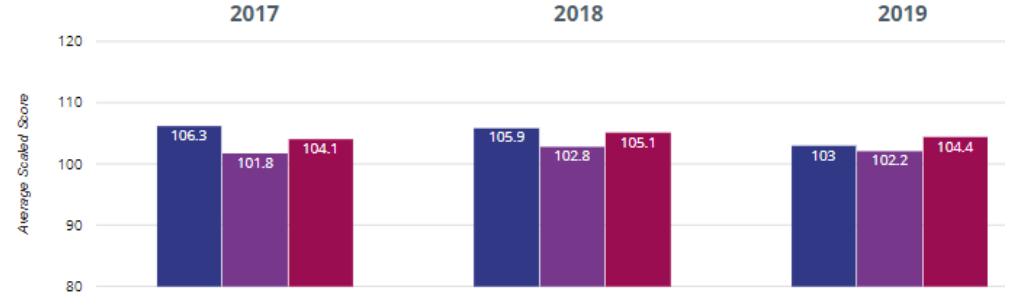

Key Stage 2 Outcomes

Reading - achieved standard

Reading - average scaled score

Reading - high attainers

Writing - achieved standard

Writing - high attainers

- Northborough Primary School
- Peterborough (62)
- NCER National (15981)

Key Stage 2 Outcomes (Cont.)

+ Maths - achieved standard

+ Maths - average scaled score

+ Maths - high attainers

? GPS - achieved standard

Key Stage 2 Outcomes (Cont.)

GPS - high attainers

GPS - average scaled score