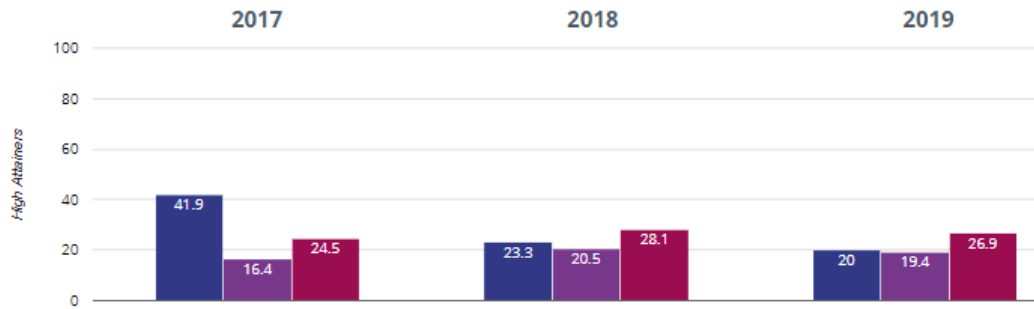

Key Stage 2 Outcomes

Reading - achieved standard

Reading - average scaled score

Reading - high attainers

Writing - achieved standard

Writing - high attainers

- Northborough Primary School
- Peterborough (62)
- NCER National (15981)

Key Stage 2 Outcomes (Cont.)

+ Maths - achieved standard

+ Maths - average scaled score

+ Maths - high attainers

? GPS - achieved standard

Key Stage 2 Outcomes (Cont.)

GPS - high attainers

GPS - average scaled score