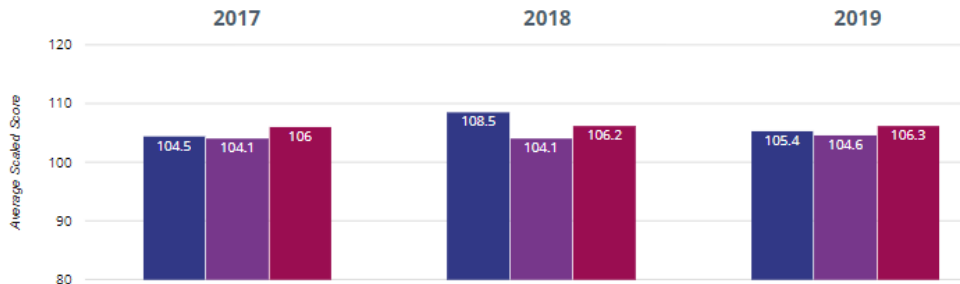

Key Stage 2 Outcomes (Cont.)

+ Maths - achieved standard

+ Maths - average scaled score

+ Maths - high attainers

? GPS - achieved standard

Key Stage 2 Outcomes (Cont.)

GPS - high attainers

GPS - average scaled score

RWM - achieved standard

RWM - high attainers