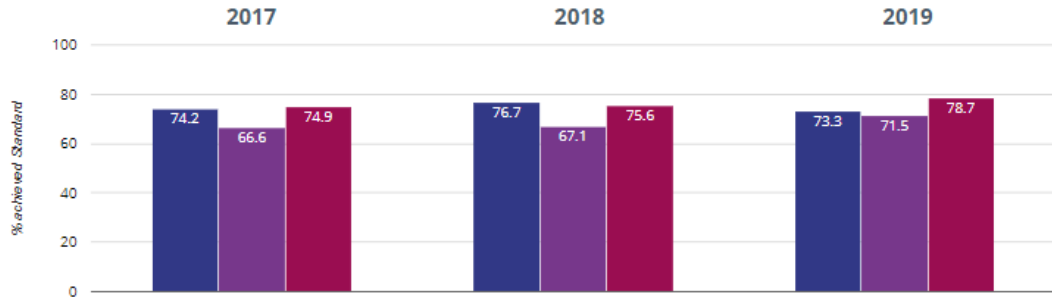

Key Stage 2 Outcomes

Reading - achieved standard

Reading - average scaled score

Reading - high attainers

Writing - achieved standard

Writing - high attainers

- Northborough Primary School
- Peterborough (62)
- NCER National (15981)

Key Stage 2 Outcomes (Cont.)

+ Maths - achieved standard

+ Maths - average scaled score

+ Maths - high attainers

? GPS - achieved standard

Key Stage 2 Outcomes (Cont.)

GPS - high attainers

GPS - average scaled score