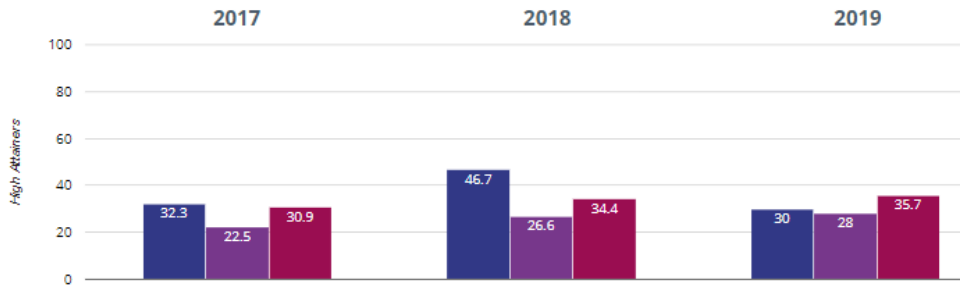

Key Stage 2 Outcomes (Cont.)

+ Maths - achieved standard

+ Maths - average scaled score

+ Maths - high attainers

? GPS - achieved standard

Key Stage 2 Outcomes (Cont.)

GPS - high attainers

GPS - average scaled score

RWM - achieved standard

RWM - high attainers