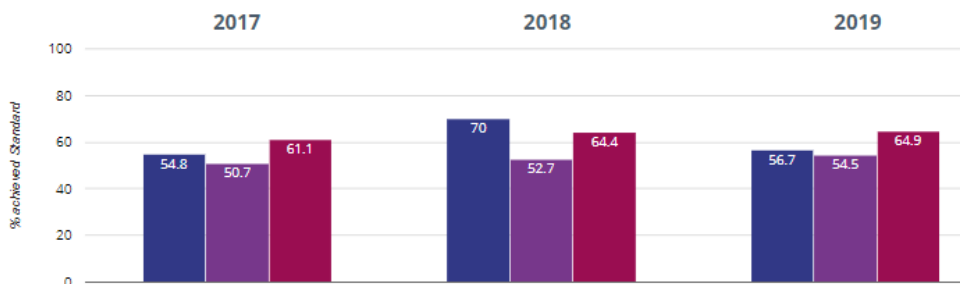

Key Stage 2 Outcomes (Cont.)

+ Maths - achieved standard

+ Maths - average scaled score

+ Maths - high attainers

? GPS - achieved standard

Key Stage 2 Outcomes (Cont.)

GPS - high attainers

GPS - average scaled score

RWM - achieved standard

RWM - high attainers