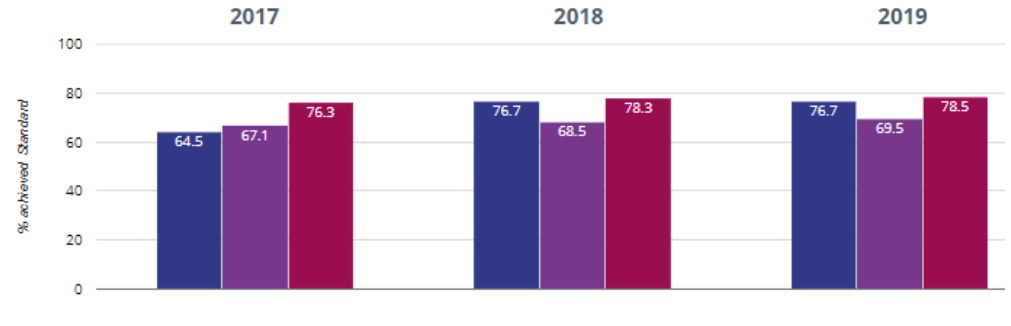

Key Stage 2 Outcomes

Reading - achieved standard

Reading - average scaled score

Reading - high attainers

Writing - achieved standard

Writing - high attainers

- Northborough Primary School
- Peterborough (62)
- NCER National (15981)

Key Stage 2 Outcomes (Cont.)

+ Maths - achieved standard

+ Maths - average scaled score

+ Maths - high attainers

? GPS - achieved standard

Key Stage 2 Outcomes (Cont.)

GPS - high attainers

GPS - average scaled score