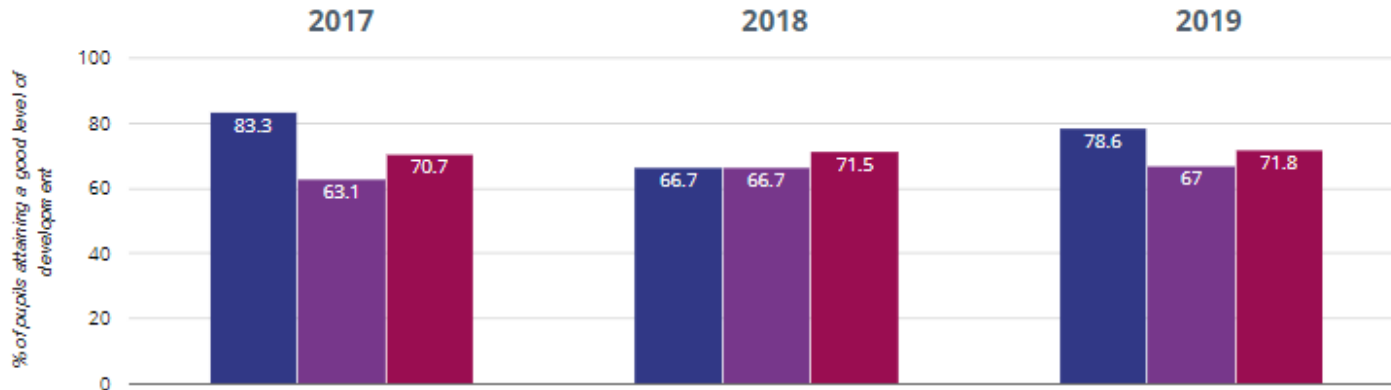

Early Years Foundation Stage Outcomes

★ **Good Level Of Development**

↗ **Average Total Points Score**