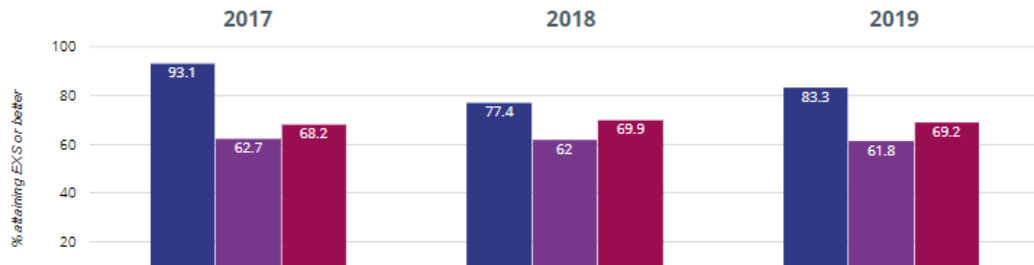

Key Stage 1 Outcomes

Reading - attaining EXS or better

Writing - attaining GDS

Reading - attaining GDS

Maths - attaining EXS or better

Writing - attaining EXS or better

Maths - attaining GDS

■ Northborough Primary School
■ Peterborough (63)
■ NCER National (17645)

Key Stage 1 Outcomes (Cont.)

RWM - attaining EXS or better

RWM - attaining GDS