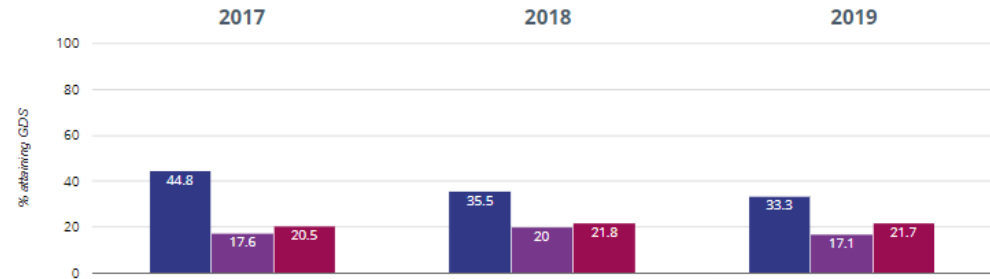

Key Stage 1 Outcomes

Reading - attaining EXS or better

Writing - attaining GDS

Reading - attaining GDS

Maths - attaining EXS or better

Writing - attaining EXS or better

Maths - attaining GDS

■ Northborough Primary School
■ Peterborough (63)
■ NCER National (17645)

Key Stage 1 Outcomes (Cont.)

RWM - attaining EXS or better

RWM - attaining GDS