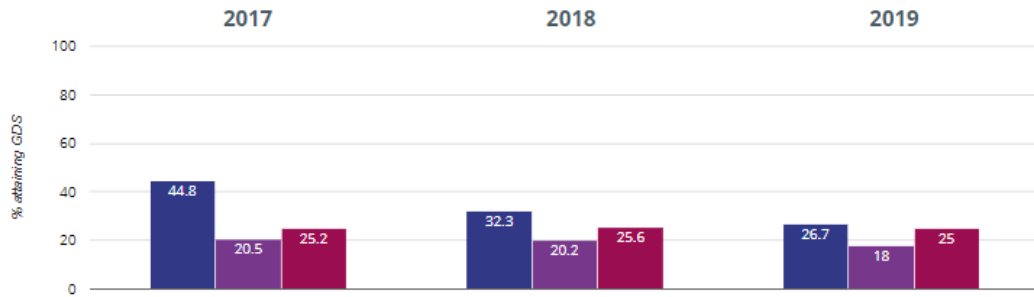

Key Stage 1 Outcomes

Reading - attaining EXS or better

Writing - attaining GDS

Reading - attaining GDS

Maths - attaining EXS or better

Writing - attaining EXS or better

Maths - attaining GDS

■ Northborough Primary School
■ Peterborough (63)
■ NCER National (17645)

Key Stage 1 Outcomes (Cont.)

RWM - attaining EXS or better

RWM - attaining GDS