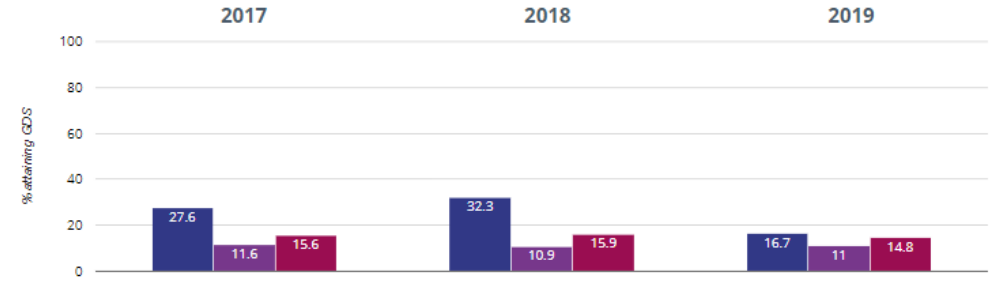

Key Stage 1 Outcomes

Reading - attaining EXS or better

Writing - attaining GDS

Reading - attaining GDS

Maths - attaining EXS or better

Writing - attaining EXS or better

Maths - attaining GDS

■ Northborough Primary School
■ Peterborough (63)
■ NCER National (17645)

Key Stage 1 Outcomes (Cont.)

RWM - attaining EXS or better

RWM - attaining GDS