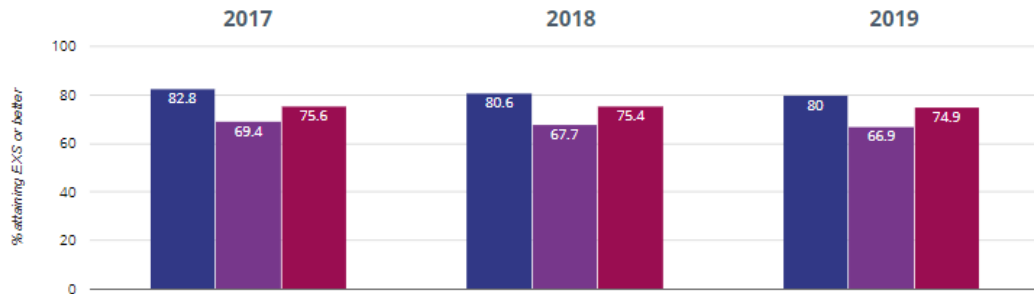

Key Stage 1 Outcomes

Reading - attaining EXS or better

Writing - attaining GDS

Reading - attaining GDS

Maths - attaining EXS or better

Writing - attaining EXS or better

Maths - attaining GDS

■ Northborough Primary School
■ Peterborough (63)
■ NCER National (17645)

Key Stage 1 Outcomes (Cont.)

RWM - attaining EXS or better

RWM - attaining GDS