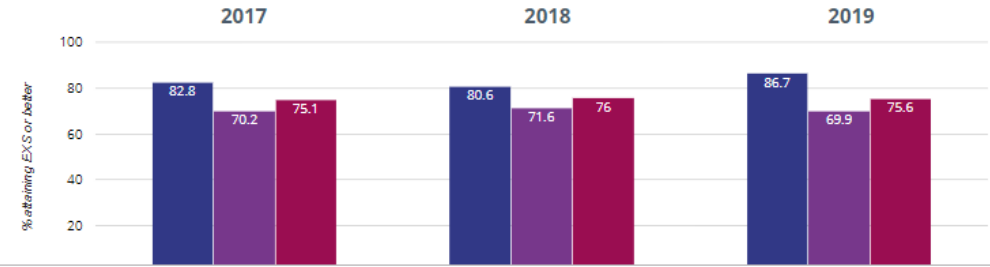

Key Stage 1 Outcomes

Reading - attaining EXS or better

Writing - attaining GDS

Reading - attaining GDS

Maths - attaining EXS or better

Writing - attaining EXS or better

Maths - attaining GDS

■ Northborough Primary School
■ Peterborough (63)
■ NCER National (17645)

Key Stage 1 Outcomes (Cont.)

RWM - attaining EXS or better

RWM - attaining GDS